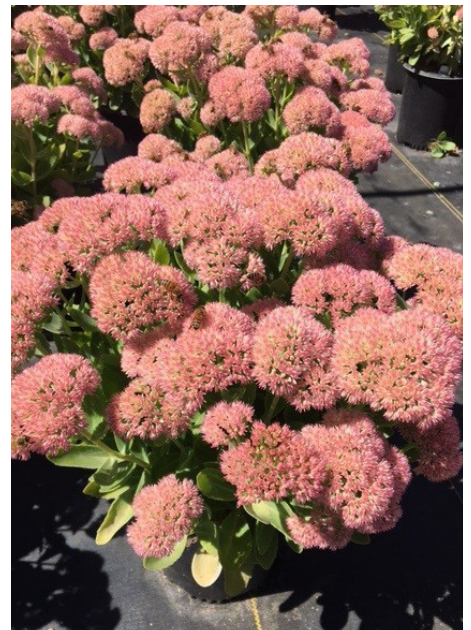

* LIMITED TIME SALE, PRICING VALID THROUGH SEPTEMBER 30TH *

#5340

SEDUM AUTUMN JOY

Sedum spectabile 'Autumn Joy'

Apple green succulent leaves on a bushy plant produce pink flowers in August that turn to deep red in the fall. Easy to grow and drought tolerant.

SEDUM AUTUMN JOY

#5340.1

#1 gal

\$___ / 100+ QTY

\$ each

\$ 20+ QTY

\$ 50+ QTY

Great Crop from our Zanesville Propagation Team!