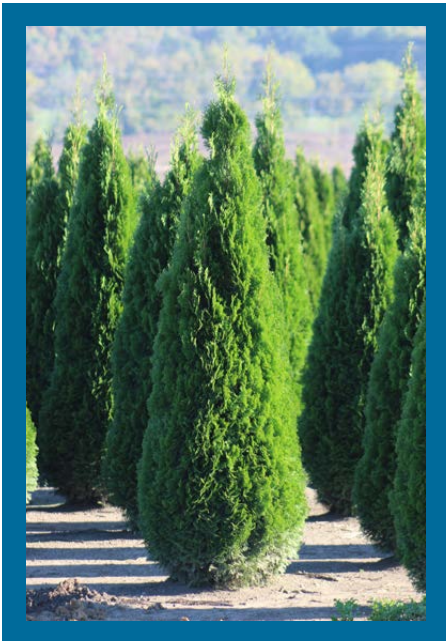

#2226
THUJA OCCIDENTALIS
PYRAMIDALIS

#222666 _____
6'-7' / each
 / 10+ QTY
 / 20+ QTY

#222667 _____
7'-8' / each
 / 10+ QTY
 / 20+ QTY

#222668 _____
8'-10' / each
 / 10+ QTY
 / 20+ QTY

YARD STOCK

Pyramidalis Arborvitae are similar in width to Emerald Green Arborvitae, but are graded to grow much taller - up to 20' at maturity compared to the Emerald Green maturing around 10'.